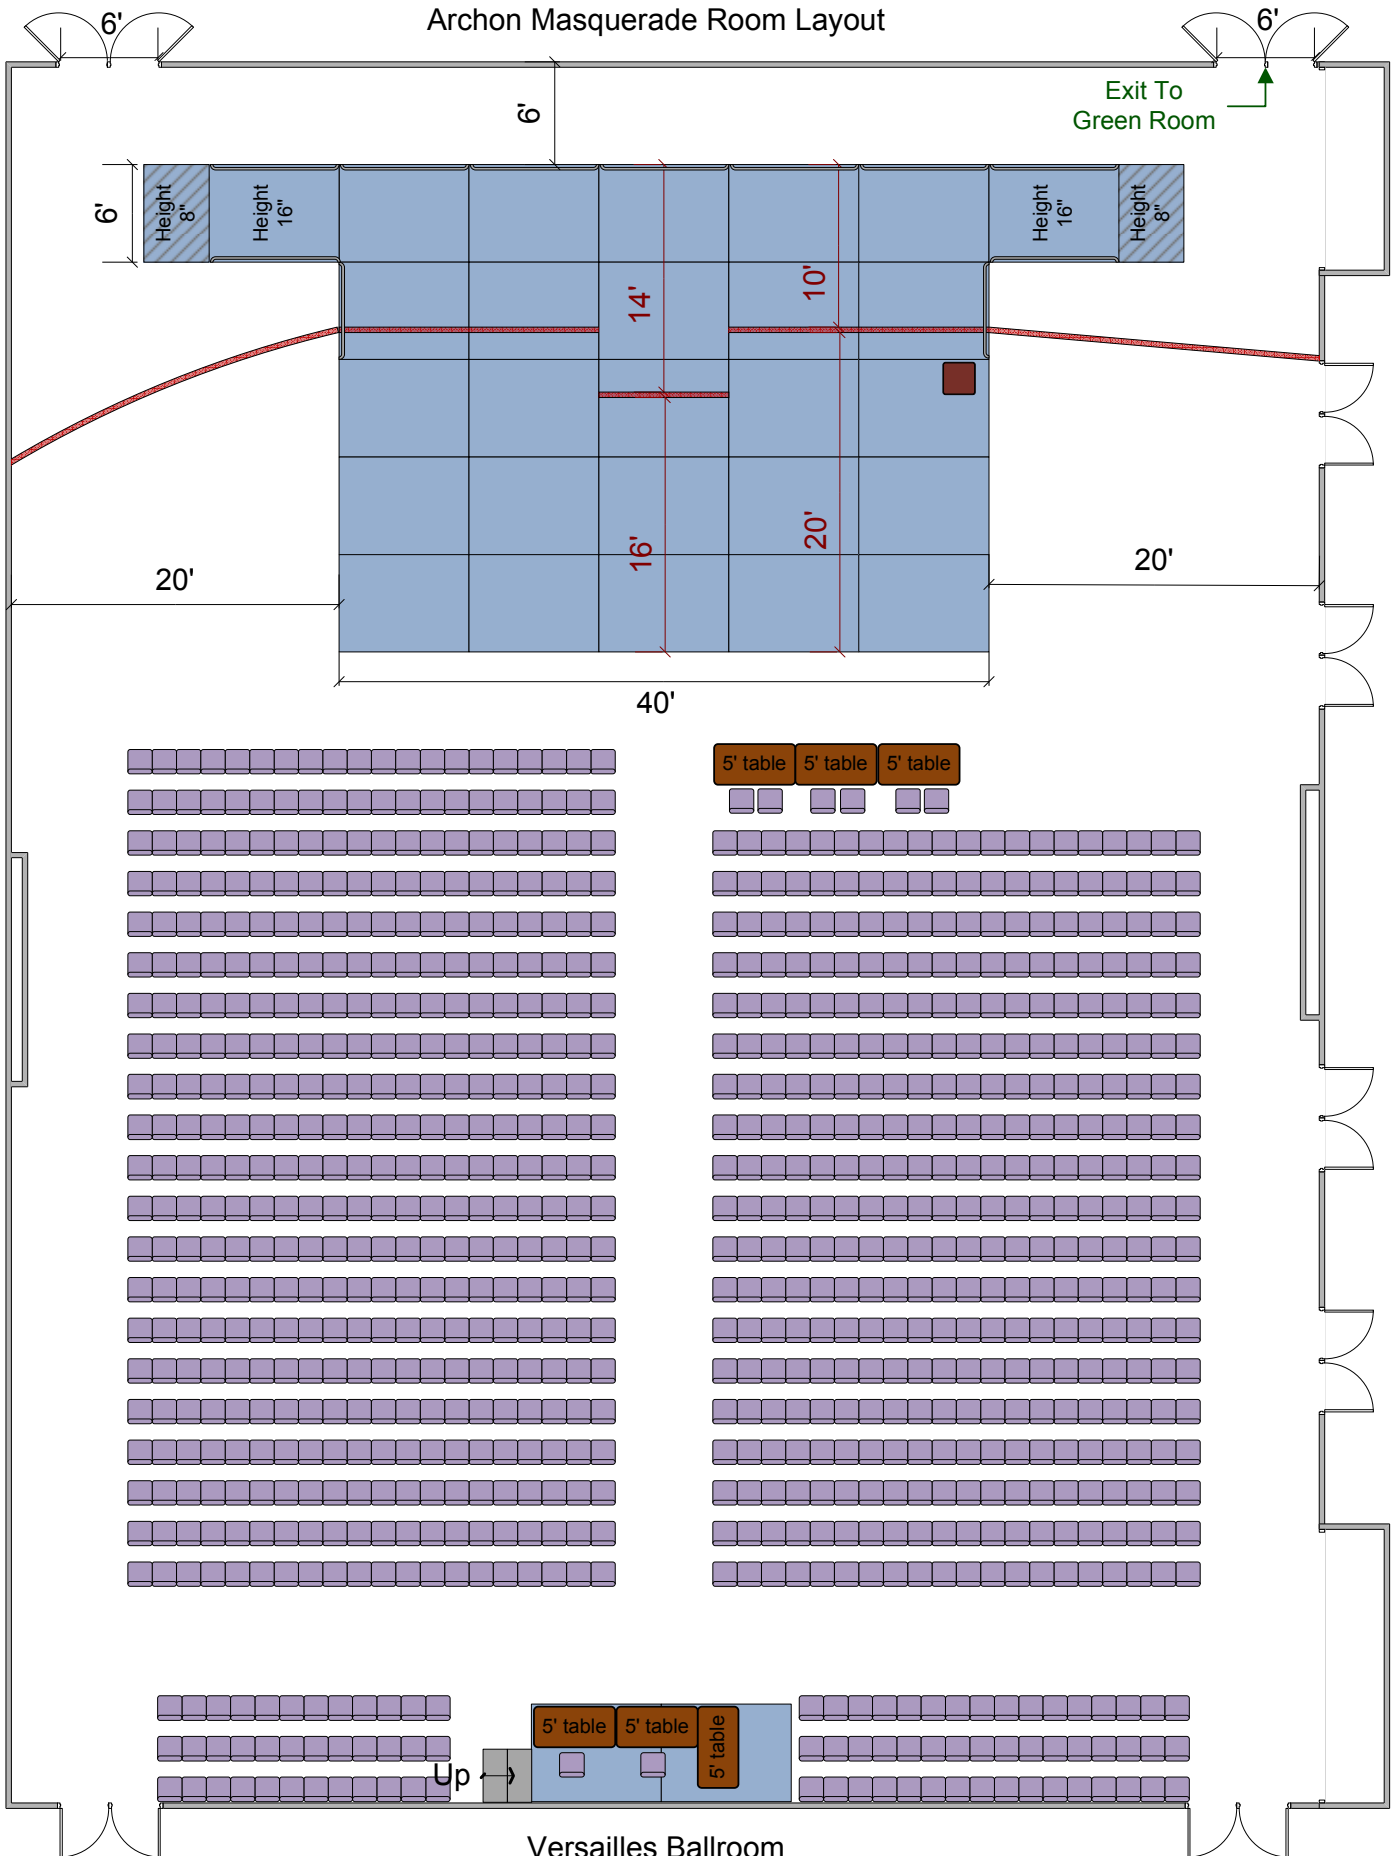

Archon Masquerade Room Layout

Versailles Ballroom